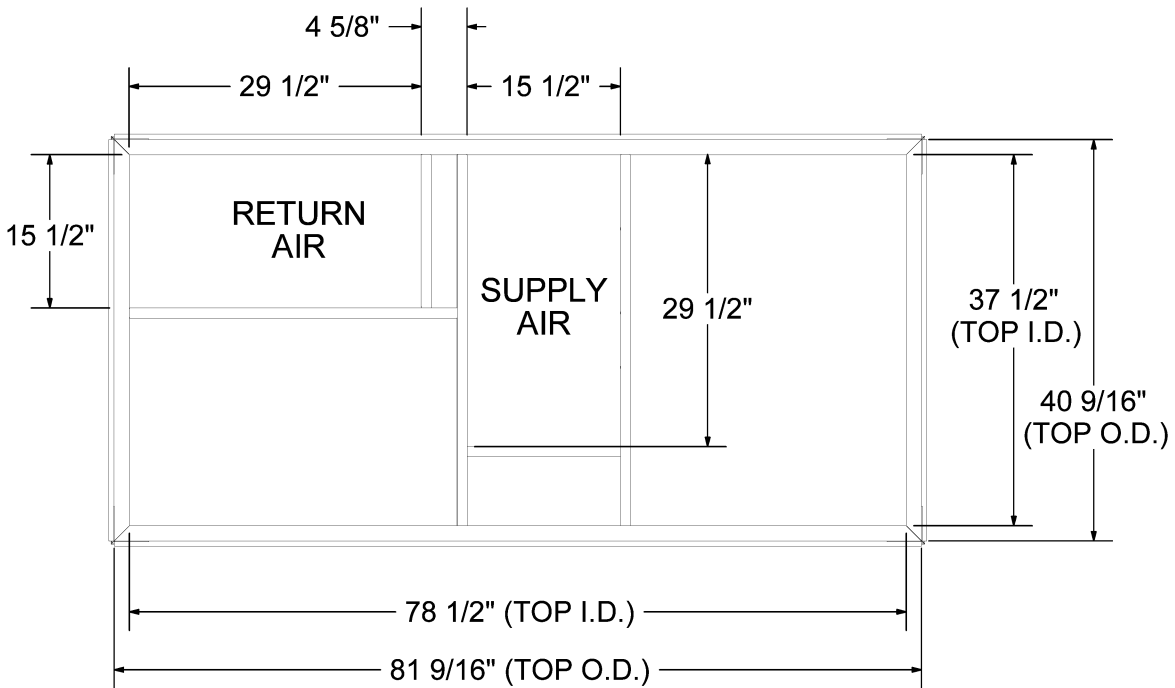

## ISOLATION RAILS FOR LENNOX

### ROOFTOP UNITS

LGA, LCA, LGC, LCC 036, 042, 048, 060 & 072

"L" Series A Box

PART #		
DEFLECTION	LENNOX	C.A.S.
1 INCH ASD	N/A	1007722
2 INCH ASD	N/A	1007723
1 INCH KND	N/A	1007724
2 INCH KND	N/A	1007725