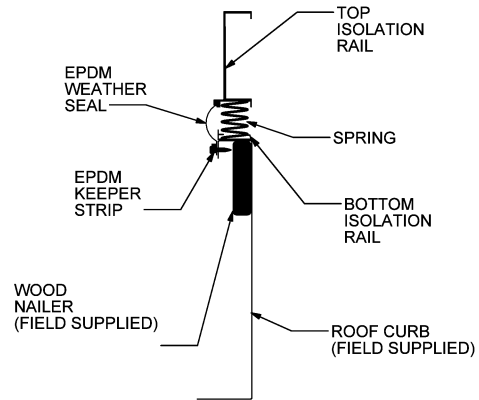

## ISOLATION RAILS FOR LENNOX

#### FEATURES

- ASD=ASSEMBLED
- KND=KNOCKED DOWN
- MITERED TOP CORNERS
- FABRICATED OF EXTRUDED ALUMINUM
- FULL PERIMETER WEATHER SEAL
- 1" OF 2" STATIC DEFLECTION
- DUCT SUPPORTS INCLUDED
- INSTALLATION INSTRUCTIONS INCLUDED
- CANVAS DUCT CONNECTIONS NOT INCLUDED