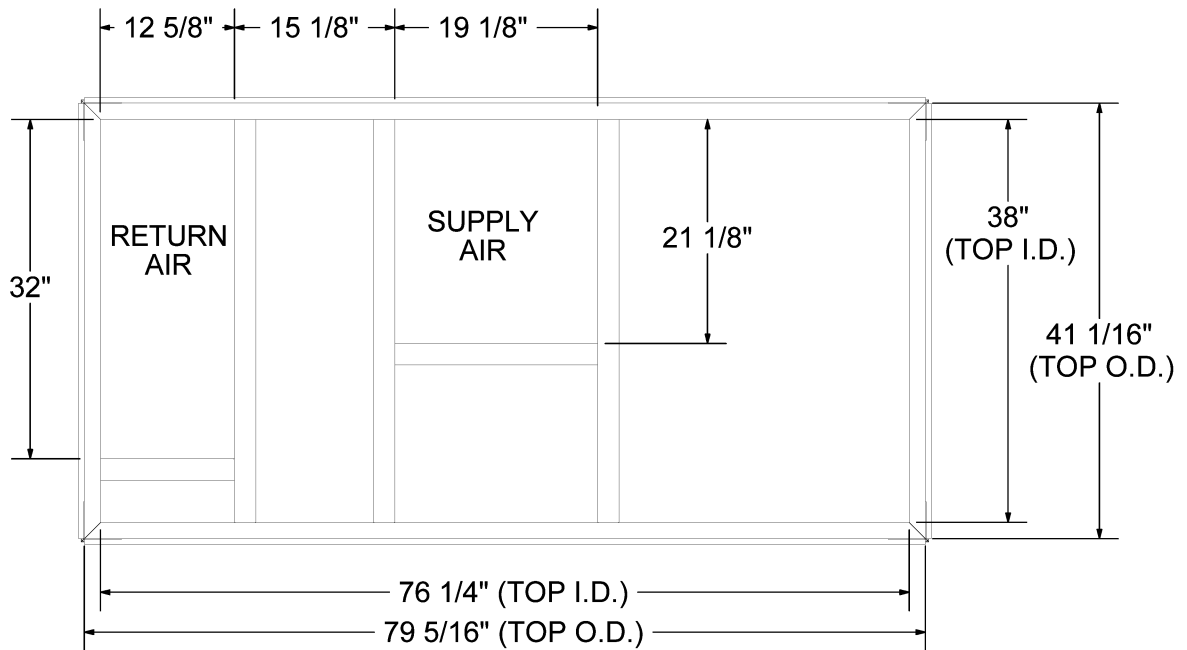

Cambridgeport

North 800-648-2872/Fax 978-462-9189
 South 877-648-2872/Fax 901-566-0035

ISOLATION RAILS FOR LENNOX

ROOFTOP UNITS

TGA, TGB 036, 048, 060, 072

"T" Class A Box

FEATURES

- ASD=ASSEMBLED
- KND=KNOCKED DOWN
- MITERED TOP CORNERS
- FABRICATED OF EXTRUDED ALUMINUM
- FULL PERIMETER WEATHER SEAL
- 1" OF 2" STATIC DEFLECTION
- DUCT SUPPORTS INCLUDED
- INSTALLATION INSTRUCTIONS INCLUDED
- CANVAS DUCT CONNECTIONS NOT INCLUDED

PART #		
DEFLECTION	LENNOX	C.A.S.
1 INCH ASD	N/A	1007806
2 INCH ASD	N/A	1007807
1 INCH KND	N/A	1007808
2 INCH KND	N/A	1007809