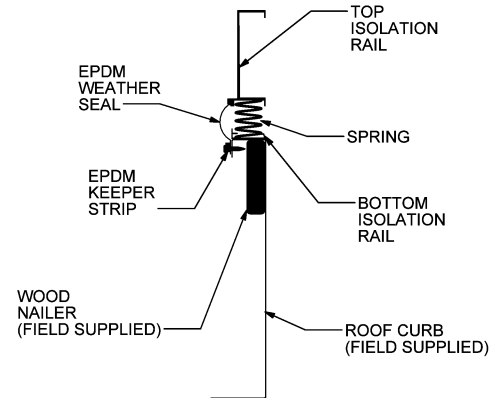

Cambridgeport

North 800-648-2872/Fax 978-462-9189
 South 877-648-2872/Fax 901-566-0035

ISOLATION RAILS FOR LENNOX

ROOFTOP UNITS

TGA, TGB 036, 048, 060, 072

"T" Class A Box

FEATURES

- ASD=ASSEMBLED
- KND=KNOCKED DOWN
- MITERED TOP CORNERS
- FABRICATED OF EXTRUDED ALUMINUM
- FULL PERIMETER WEATHER SEAL
- 1" OF 2" STATIC DEFLECTION
- DUCT SUPPORTS INCLUDED
- INSTALLATION INSTRUCTIONS INCLUDED
- CANVAS DUCT CONNECTIONS NOT INCLUDED

PART #		
DEFLECTION	LENNOX	C.A.S.
1 INCH ASD	N/A	1007806
2 INCH ASD	N/A	1007807
1 INCH KND	N/A	1007808
2 INCH KND	N/A	1007809